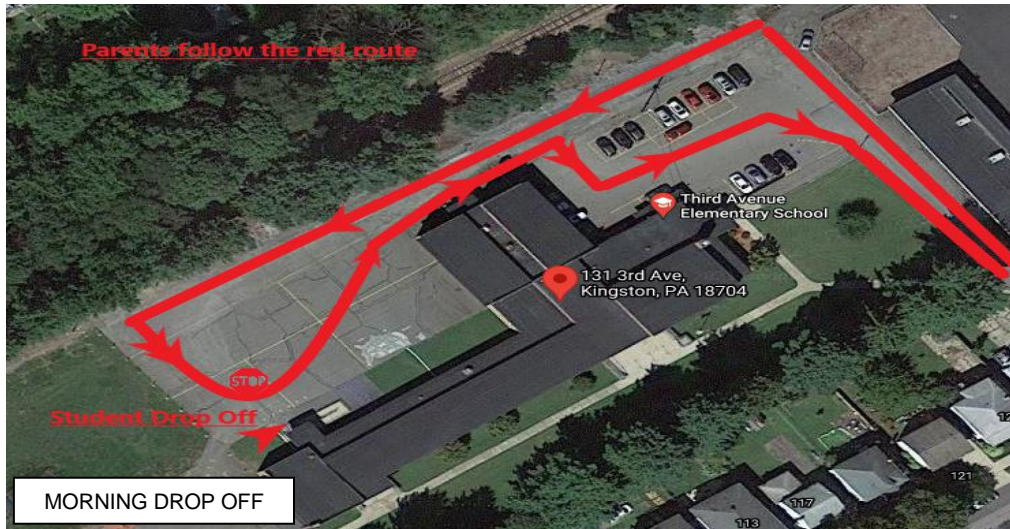

**Third Avenue Kindergarten Center**  
**MORNING DROP OFF**

If you drive your student to school, please follow the arrows in the below image to enter the rear parking lot. Upon entering, please line up along the train trestle, turn at the softball field, and stop near the rear door. Doors open at 8:40AM. At this time, a staff member will assist your student in exiting the vehicle, one car at a time. Please keep the line moving and wait in your car until it is your turn to drop off. Then, carefully exit the rear parking lot following the arrows. For everyone's safety, please remain in your vehicle at all times.

**AFTERNOON PICK UP**

If you will be picking up your student from school, please enter the same way as you did for morning drop off. Please park in the rear parking lot facing the train trestle and wait for your child's class to be dismissed. Dismissal will begin at approximately 3:30PM.