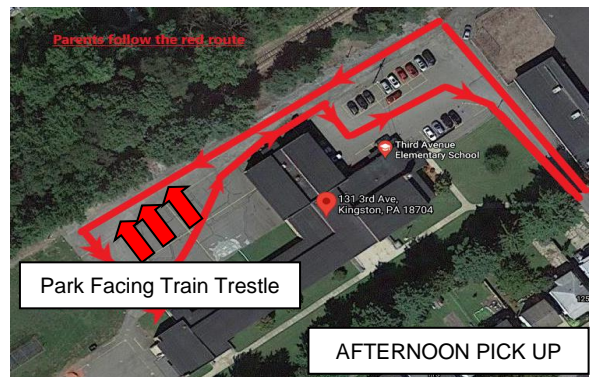

**Third Avenue Kindergarten Center**  
**MORNING DROP OFF**

If you drive your student to school, please follow the arrows in the below image to enter the rear parking lot. Upon entering, please line up along the train trestle, turn at the softball field, and stop near the rear door. Doors open at 8:40AM. At this time, a staff member will assist your student in exiting the vehicle, one car at a time. Please keep the line moving and wait in your car until it is your turn to drop off. Then, carefully exit the rear parking lot following the arrows. For everyone's safety, please remain in your vehicle at all times.

**AFTERNOON PICK UP**

If you will be picking up your student from school, please enter the same way as you did for morning drop off. Please park in the rear parking lot facing the train trestle and wait for your child's class to be dismissed. Dismissal will begin at approximately 3:30PM.